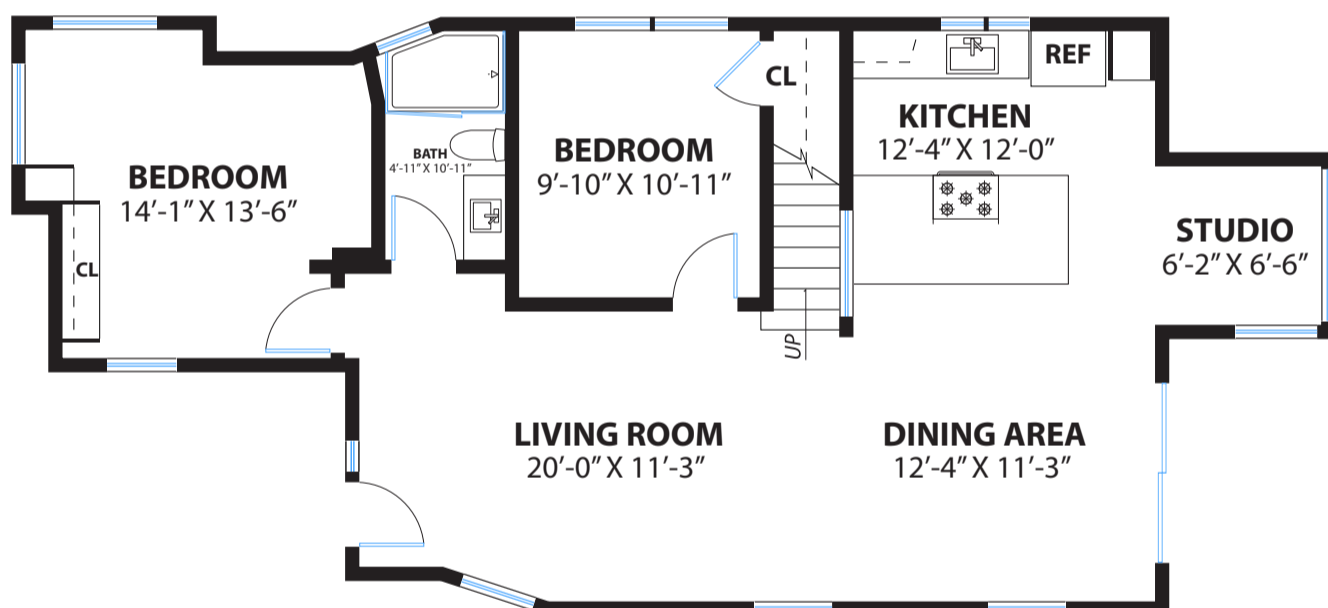

3004 LINDEN STREET

OAKLAND

PROPERTY SQ FT INFORMATION

LIVING SPACE: 2784 SQ FT

- * Main House (Lower Level): 1021 Sq Ft
- * Main House (Main Level): 1012 Sq Ft
- * Main House (Upper Level): 751 Sq Ft

COMBINED: 2784 Sq Ft

UPPER LEVEL

MAIN LEVEL #3004

LOWER LEVEL #3006

DISCLAIMER: RENDERING BY OPEN HOMES PHOTOGRAPHY. ALL MEASUREMENTS ARE APPROXIMATE AND MAY NOT BE EXACT.
DO NOT RELY ON THE ACCURACY OF THIS FLOOR PLAN WHEN DETERMINING THE PRICE OF A PROPERTY OR MAKING DECISIONS
REGARDING BUYING OR SELLING OF PROPERTIES WITHOUT INDEPENDENT VERIFICATION.