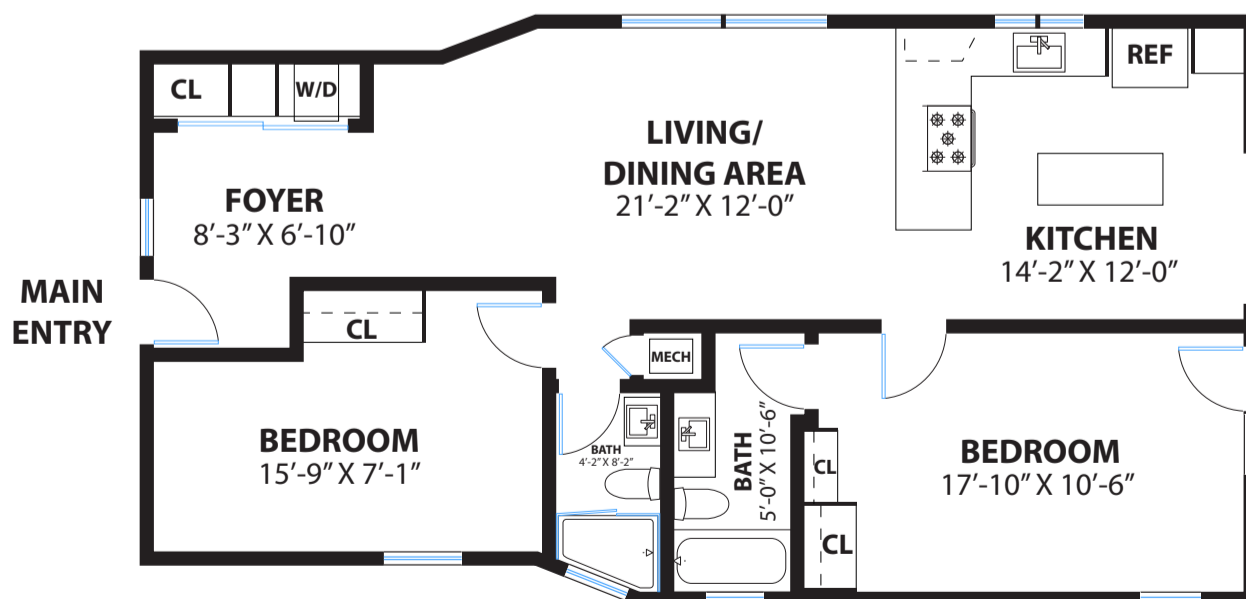

3004 LINDEN STREET

OAKLAND

PROPERTY SQ FT INFORMATION

LIVING SPACE: 2784 SQ FT

- * Main House (Lower Level): 1021 Sq Ft
- * Main House (Main Level): 1012 Sq Ft
- * Main House (Upper Level): 751 Sq Ft

COMBINED: 2784 Sq Ft

UPPER LEVEL

MAIN LEVEL #3004

LOWER LEVEL #3006

DISCLAIMER: RENDERING BY OPEN HOMES PHOTOGRAPHY. ALL MEASUREMENTS ARE APPROXIMATE AND MAY NOT BE EXACT.
DO NOT RELY ON THE ACCURACY OF THIS FLOOR PLAN WHEN DETERMINING THE PRICE OF A PROPERTY OR MAKING DECISIONS
REGARDING BUYING OR SELLING OF PROPERTIES WITHOUT INDEPENDENT VERIFICATION.