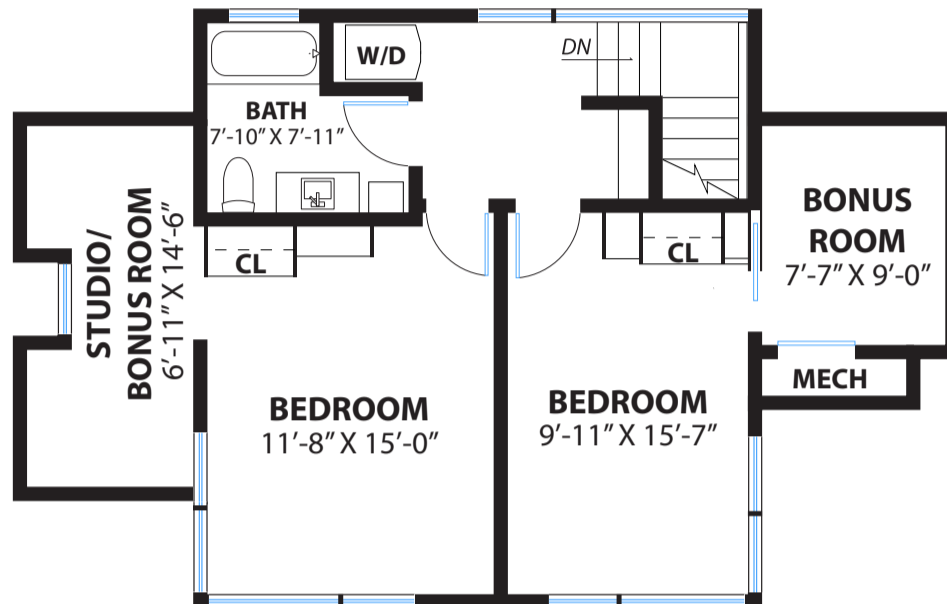

3004 LINDEN STREET

OAKLAND

PROPERTY SQ FT INFORMATION

LIVING SPACE: 2784 SQ FT

- * Main House (Lower Level): 1021 Sq Ft
- * Main House (Main Level): 1012 Sq Ft
- * Main House (Upper Level): 751 Sq Ft

COMBINED: 2784 Sq Ft

UPPER LEVEL

MAIN LEVEL #3004

LOWER LEVEL #3006

DISCLAIMER: RENDERING BY OPEN HOMES PHOTOGRAPHY. ALL MEASUREMENTS ARE APPROXIMATE AND MAY NOT BE EXACT.
DO NOT RELY ON THE ACCURACY OF THIS FLOOR PLAN WHEN DETERMINING THE PRICE OF A PROPERTY OR MAKING DECISIONS
REGARDING BUYING OR SELLING OF PROPERTIES WITHOUT INDEPENDENT VERIFICATION.